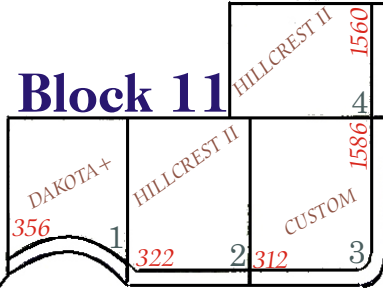

# Magic Valley Ranch Platt

## Phases 7&8

Linden Avenue

Trailwood Avenue

Sundown Way

Sommer Street

Wrangler Street

Atlantic Street

Yellow Rose Avenue

Block 15

Block 7