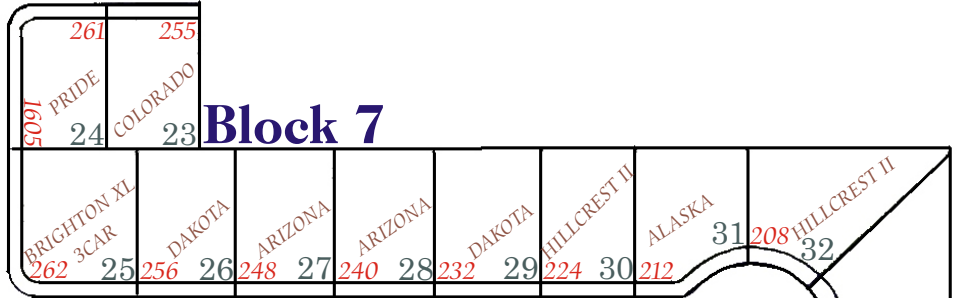

# Magic Valley Ranch Platt

## Phases 7&8

Linden Avenue

Trailwood Avenue

Sundown Way

Sommer Street

Wrangler Street

Atlantic Street

Yellow Rose Avenue