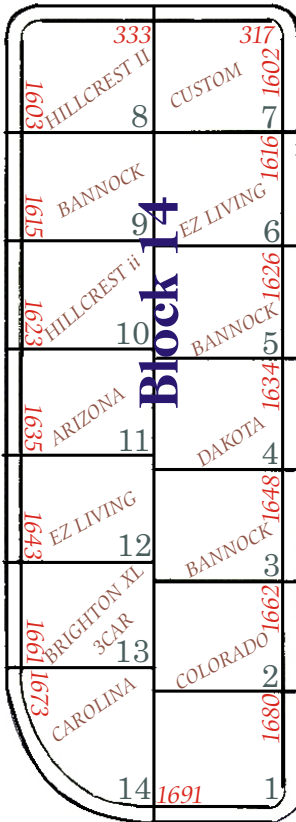

# Magic Valley Ranch Platt

## Phases 7&8

Linden Avenue

Trailwood Avenue

Sundown Way

Sommer Street

Wrangler Street

Atlantic Street

Yellow Rose Avenue

Block 15

Block 7